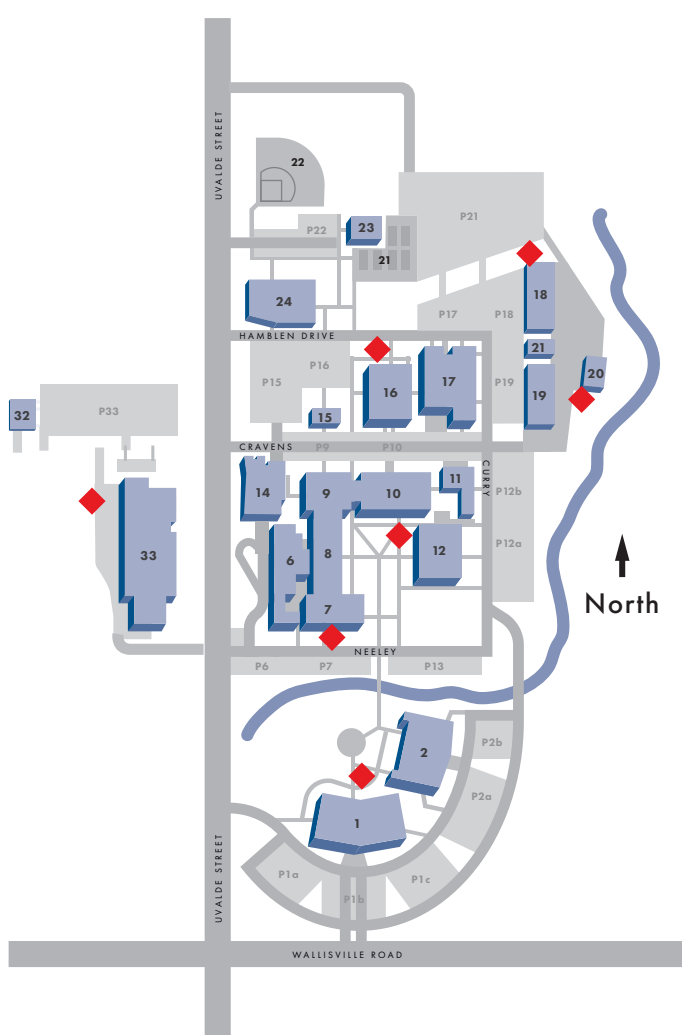

NORTH CAMPUS

- N1 Grant Fine Arts Center
- N2 Interactive Learning Center
- N6 Welcome Center
- N7 Burleson Classroom Building
- N8 Spencer Building
- N9 Brightwell Building
- N10 Wheeler Building/Police
- N11 Bezos Academy Houston – North Shore
- N12 Student Center/Bookstore
- N14 Library
- N15 North Chiller Plant-Main Campus
- N16 Gymnasium
- N17 Science and Allied Health Building
- N18 Industrial Technology-Auto Collision
- N19 General Service Building/Deliveries
- N20 Facilities Services/Storage
- N21 Auxiliary Services
- N22 Baseball Field
- N23 Baseball Training Facility
- N24 Cosmetology and Culinary Center
- N32 North Chiller Plant-CIT
- N33 Center for Industrial Technology

 **Smoking Shelter**

5800 Uvalde Rd. | Houston, Texas 77049
281-998-6150

Updated 11/17/2023

An Equal Opportunity Institution