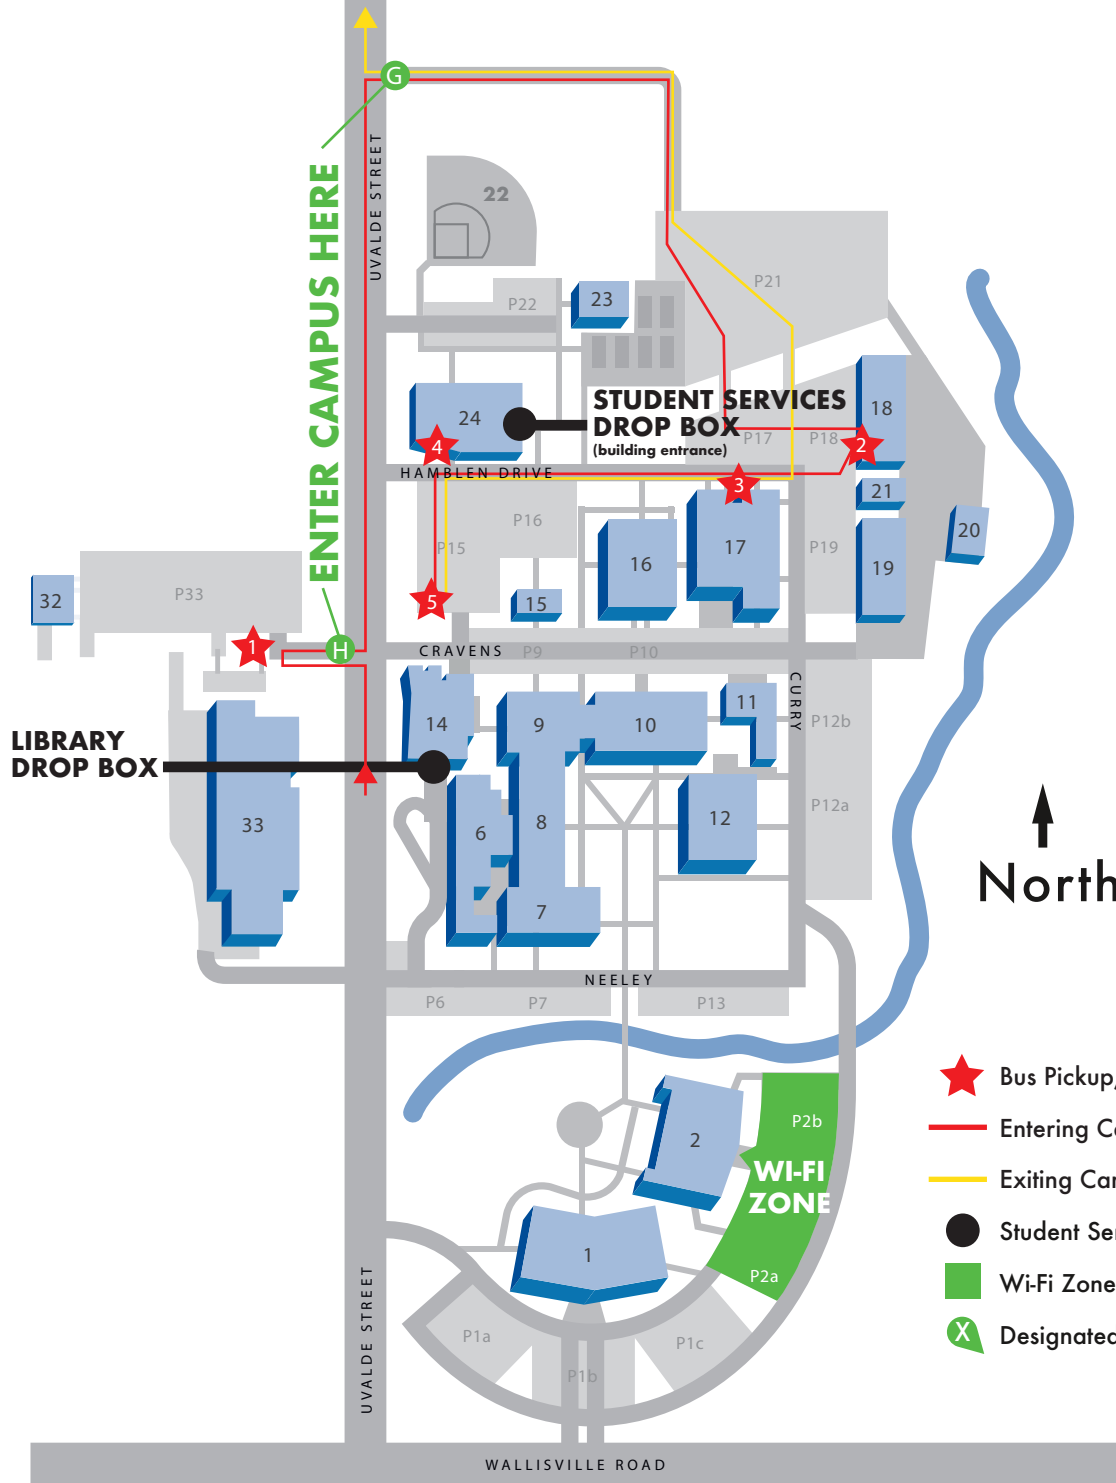

NORTH CAMPUS

- N-1 Fine Arts Center
- N-2 Interactive Learning Center
- N-6 Welcome Center
- N-7 Burluson Classroom
- N-8 Spencer Building
- N-9 Brightwell Technical
- N-10 Wheeler Technical
- N-11 Children Center-Lab School
- N-12 Student Center/Bookstore
- N-14 Library
- N-15 North Chiller Plant-Main Campus
- N-16 Gymnasium
- N-17 Science and Allied Health
- N-18 Industrial Technology-Auto Collision
- N-19 Industrial Technology
- N-20 Industrial Technology
- N-21 Support Services Center/Deliveries
- N-22 Baseball Field
- N-23 Baseball Training Facility
- N-24 Cosmetology and Culinary Center
- N-32 North Chiller Plant-CIT
- N-33 Center for Industrial Technology